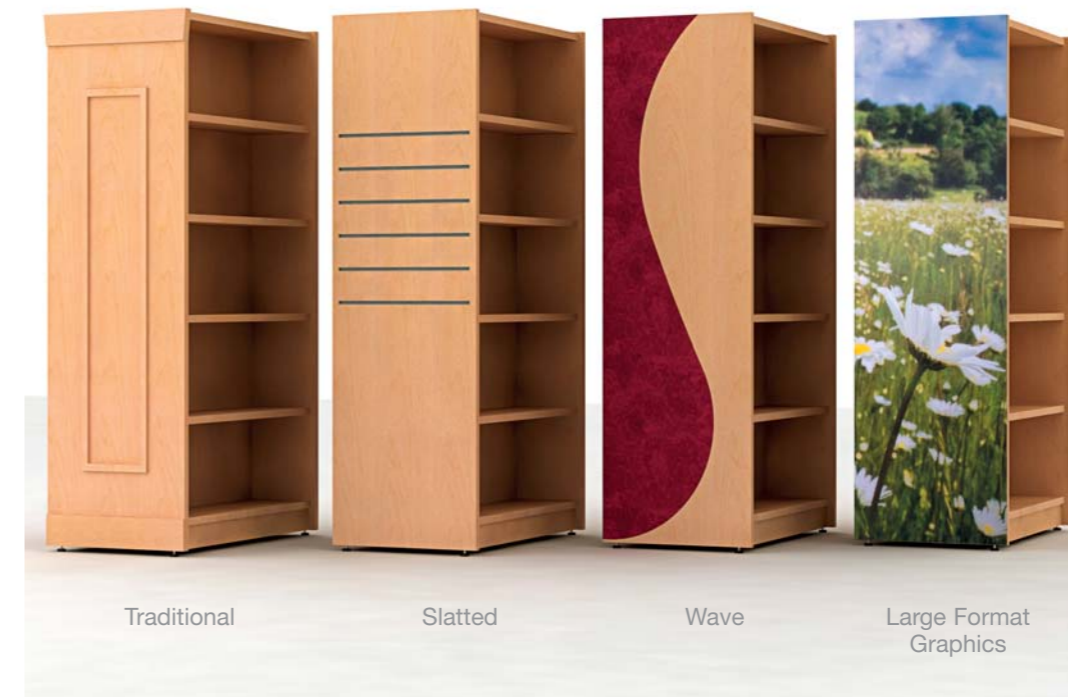

Libris Steel

Where budgets are more restricted, the wooden shelves can be replaced with steel which can result in significant cost savings.

Both Libris Timber and Libris Steel are durable, represent great value for money and are ideal for use in areas where image is important.

Standard finishes include: beech, oak, maple, ash and cherry. Other wood finishes are also available.

End Panels

A selection of end panel styles are shown below

Traditional

Slatted

Wave

Large Format Graphics